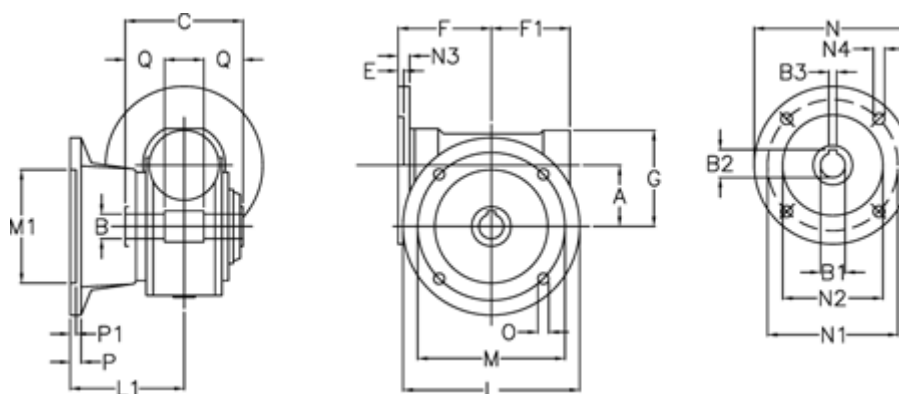

Data Sheet

Article number: 3918044070423

Description: Worm gear with st. steel hollow shaft
VF 44 EP-F1-70- 63B14

Measures

A	= 44.6	F1	= 54	N2	= 60
B	= 18	G	= 71	N3	= 8.0
B1 E7	= 11	L	= 110	N4	= 5.5
B2	= 12.8	L1	= 60.5	O	= 8.5
B3 H9	= 4	M	= 87	P	= 9
C	= 64	M1	= 60	P1	= 7
E	= 2.0	N	= 90	Q	= 24.5
F	= 65	N1	= 75		